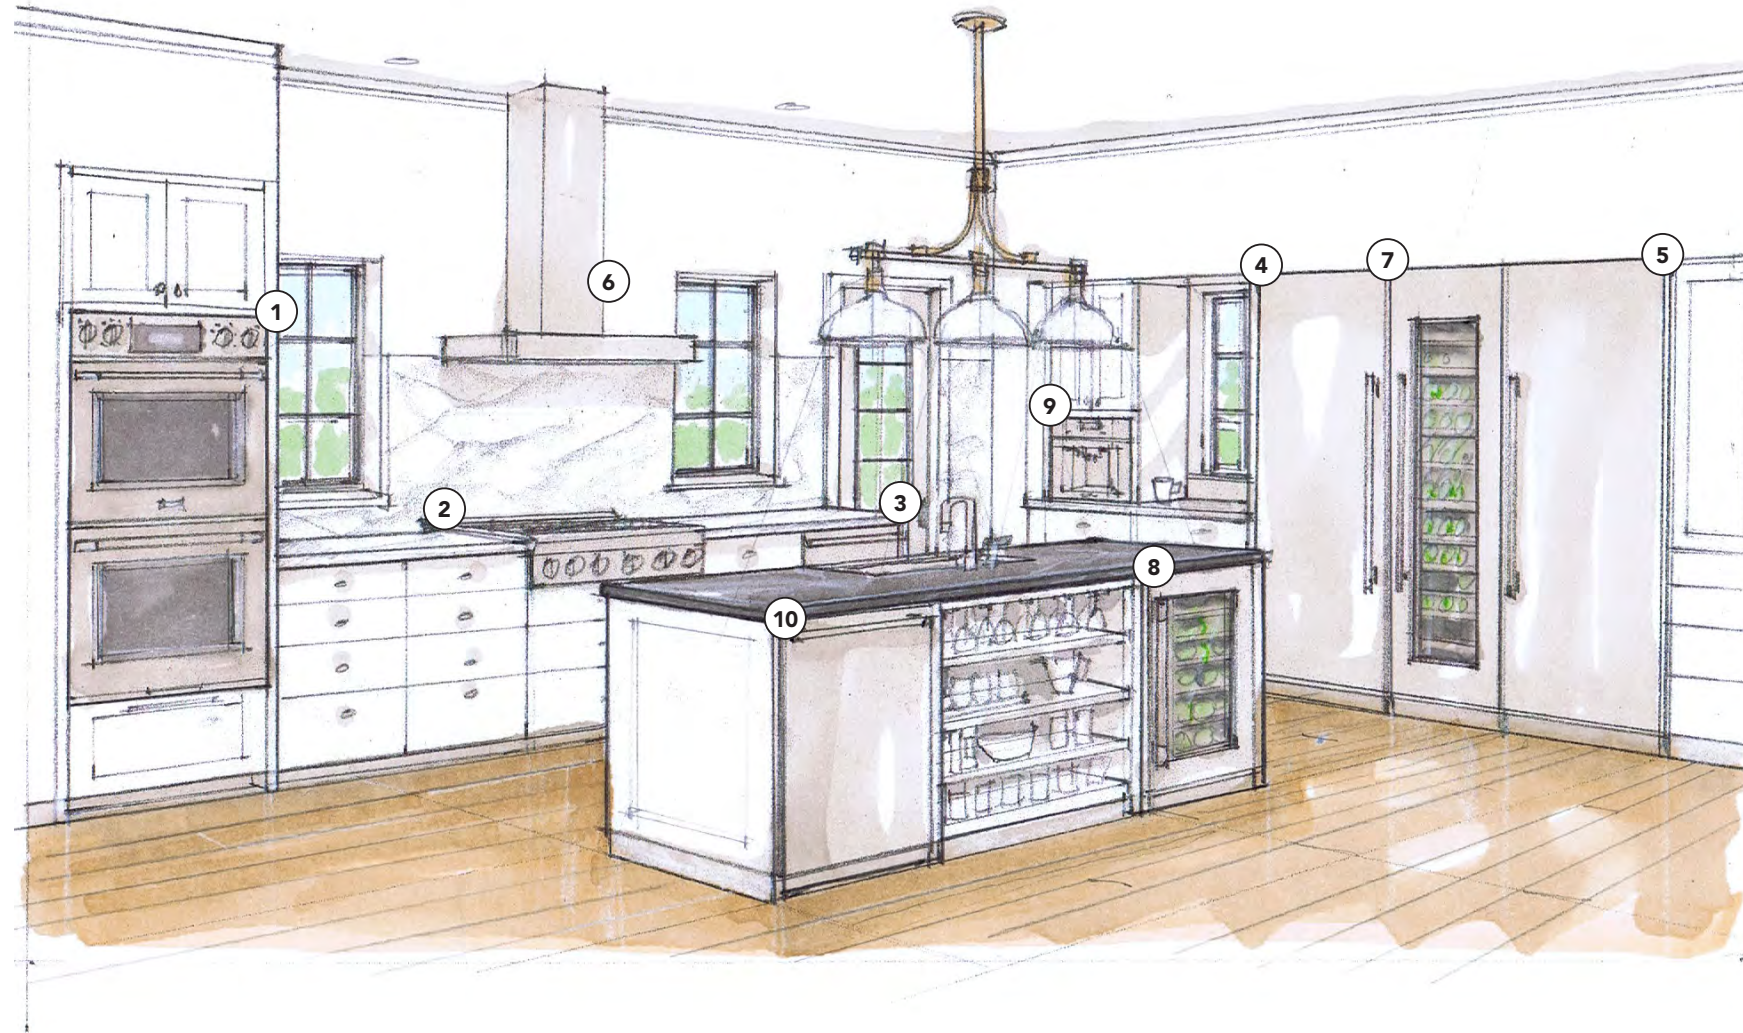

5 | 30-Inch Built-In Freezer Column

Get (Free)\*

6 | 36-Inch Professional Wall Hood Ventilation (free)\*

Get 50% OFF

(one of the select eligible products)

8 | 24-Inch Under Counter Wine Reserve

10 | 24-Inch Glass Care Center Dishwasher

# THE SPACE TO REPLACE

For those seeking effortless replacement

A sleek, modern kitchen providing ideal refrigeration pairings including the specially designed 23.5-Inch Refrigeration Column, that can be paired with any 18-Inch and 24-Inch Freezer Column—the perfect fit into existing 42-Inch and 48-Inch spaces. It also includes the 30-Inch Masterpiece® Steam Oven paired with a new Accessories Drawer installed directly beneath for convenient storage of pans, while fitting seamlessly within pre-existing 30-Inch single Wall Oven cavities—making replacement effortless.