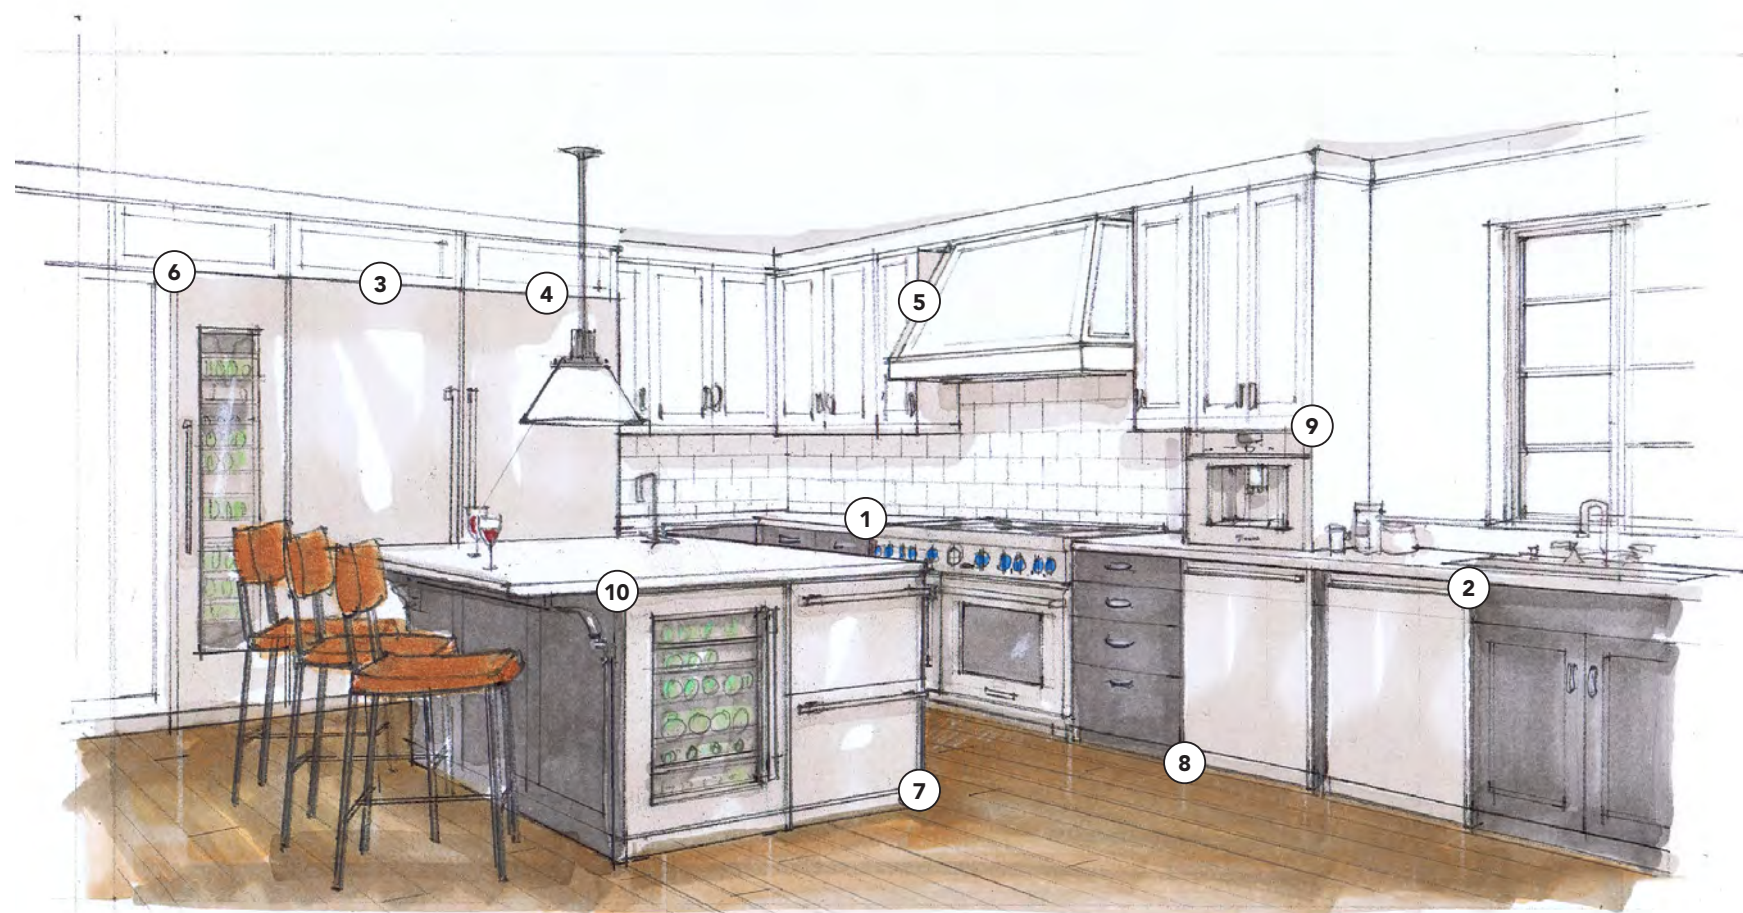

THE EXCEPTIONAL ENTERTAINER

Provides everything an avid entertainer needs

With unmatched versatility and exceptional cooking prowess, the 60-Inch Pro Grand® Range is ideal for those who delight in the art of entertaining—completed with the 36" Freedom® Columns paired with the 24" Built-in Wine Column, a Built-in Coffee Machine that can store guests favorites, and the industry exclusive Glass Care Center, you're all set to artfully entertain.

*Refer to page 5 for Ultimate Gift with Purchase program details. Visit Thermador.com for product features. Knobs available in both stainless steel and blue. Ask your sales associate for details.

Buy

1 | 60-Inch Pro Grand® Range

Get

2 | 24-Inch Star-Sapphire® Dishwasher (#1400) (upgrade charges apply)*

Add

3 | 36-Inch Built-In Freezer Column

4 | 36-Inch Built-In Fresh Food Column

Get (Free)*

5 | 60-Inch Professional Custom Insert Hood Ventilation (free)*

Add Additional

6 | 24-Inch Built-In Wine Preservation Column

Get 50% OFF (one of the select eligible products)

7 | 24-Inch Under Counter Double Drawer Refrigeration

8 | 24-Inch Glass Care Center Dishwasher

9 | 24-Inch Fully Automatic Built-in Coffee Machine

10 | 24-Inch Under Counter Glass Door Wine Reserve