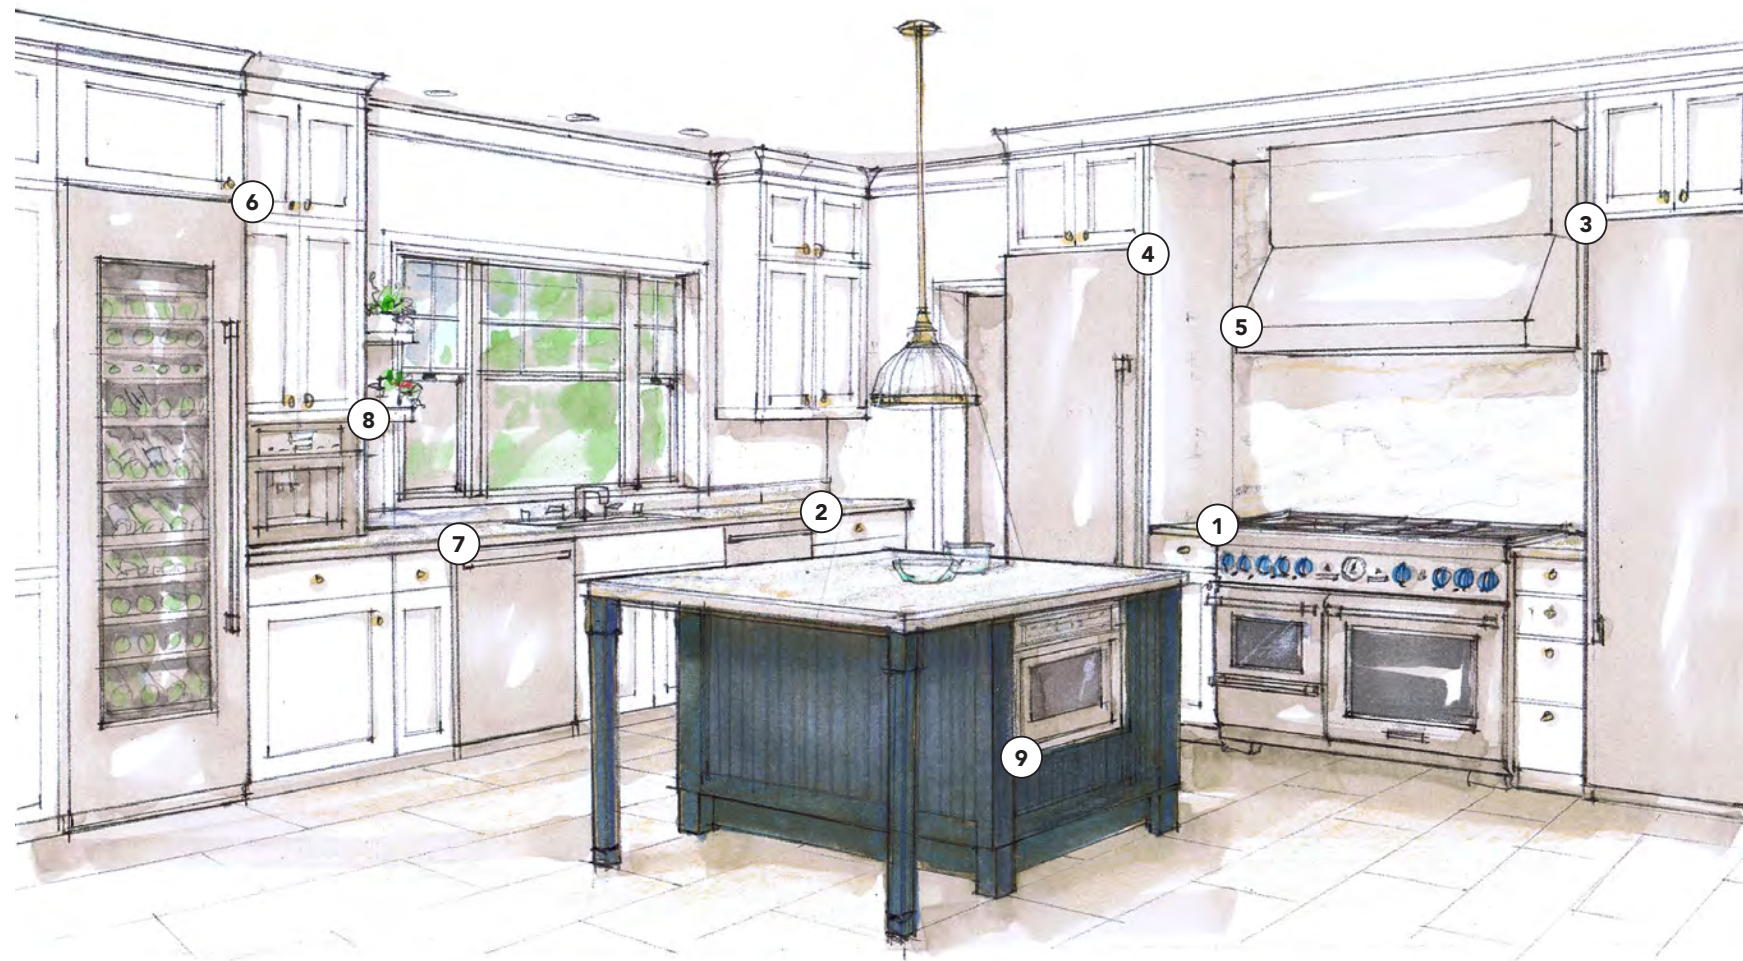

THE EVERYDAY ADVENTURER

An exceptional way to transform everyday into a new adventure

With a 48-Inch Pro Grand® Steam Range, a Microwave Drawer, and a 30-Inch Refrigerator and Freezer, you're equipped for a variety of everyday cooking needs—and with the Star-Sapphire® Dishwasher, a Wine Preservation Column, and a Built-In Coffee Machine, you're always prepared to entertain and share any culinary adventure.

*Refer to page 5 for Ultimate Gift with Purchase program details.
Visit Thermador.com for product features.
Knobs available in both stainless steel and blue.
Ask your sales associate for details.

Buy

1 | 48-Inch Pro Grand® Steam Range

Add Additional

6 | 24-Inch Built-In Wine Preservation Column

Get

2 | 24-Inch Star-Sapphire® Dishwasher (#1400) (upgrade charges apply)*

7 | 24-Inch Glass Care Center Dishwasher

Add

3 | 30-Inch Built-In Fresh Food Column

8 | 24-Inch Fully Automatic Built-in Coffee Machine

4 | 30-Inch Built-In Freezer Column

9 | 24-Inch Built-In MicroDrawer®

Get (Free)*

5 | 48-Inch Professional Traditional Wall Hood (free)*