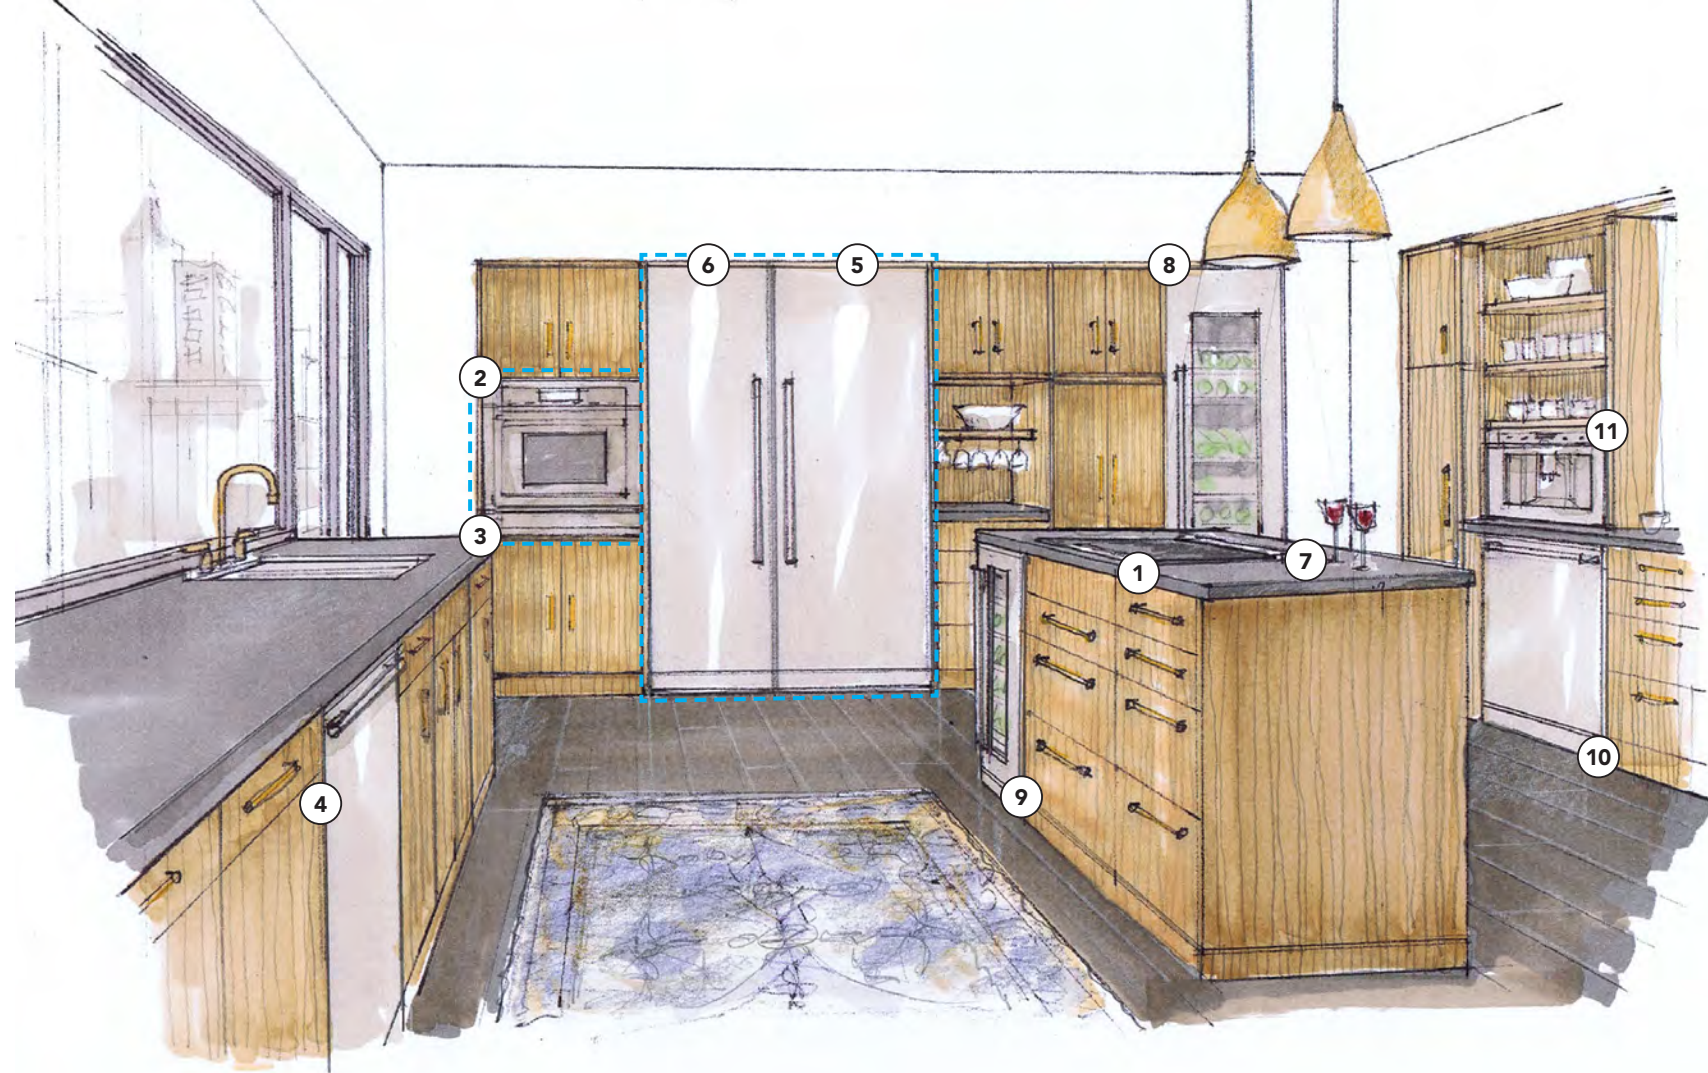

Buy

1 | 36-Inch Masterpiece® Liberty™ Induction Cooktop

2 | 30-Inch Masterpiece® Steam Oven

3 | Accessories Drawer (new)

Get

4 | 24-Inch Star-Sapphire® Dishwasher (*1400 upgrade)*

Add Additional

8 | 24-Inch Built-In Wine Preservation Column

Add Any

5 | 23.5-Inch Built-In Fresh Food Column

6 | 18-Inch Built-In Freezer Column

Get (Free)*

7 | 30-Inch Masterpiece® Downdraft (free)*

Get 50% OFF

(one of the select eligible products)

9 | 24-Inch Under Counter Glass Door Wine Reserve

10 | 24-Inch Glass Care Center Dishwasher

11 | 24-Inch Fully Automatic Built-in Coffee Machine